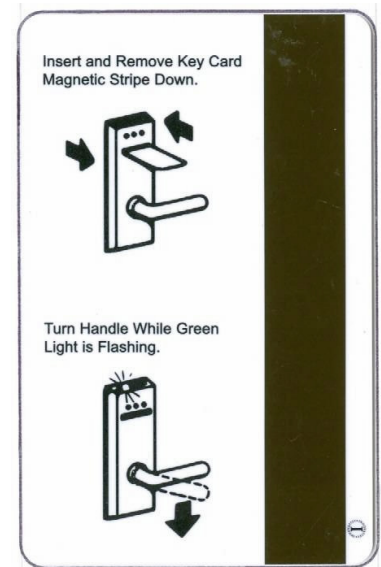

Contributor: Esther Barker

Mississippi – Resorts, Tunica
New white key with red printing
Mfr: (I) Innovative