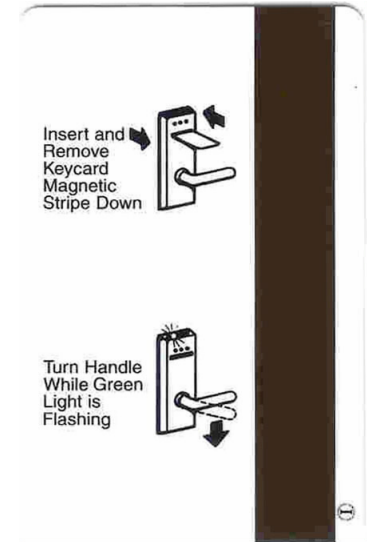

New Jersey – Trump Taj Mahal
New “Chairman Tower, Penthouse Suites” Room Key
Mfr: I in a circle (Innovate)

Contributor: Ron Leis