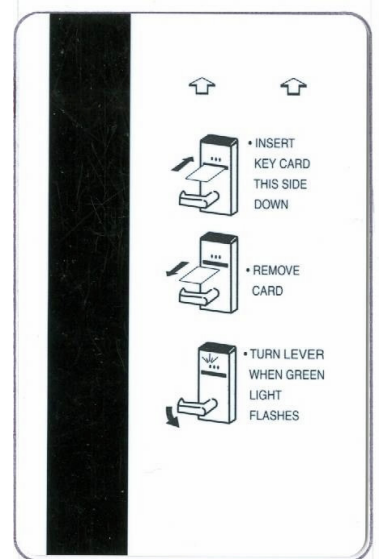

Contributor: Esther Barker

Mississippi – Roadhouse, Tunica
Grand Opening key
Mfr: None